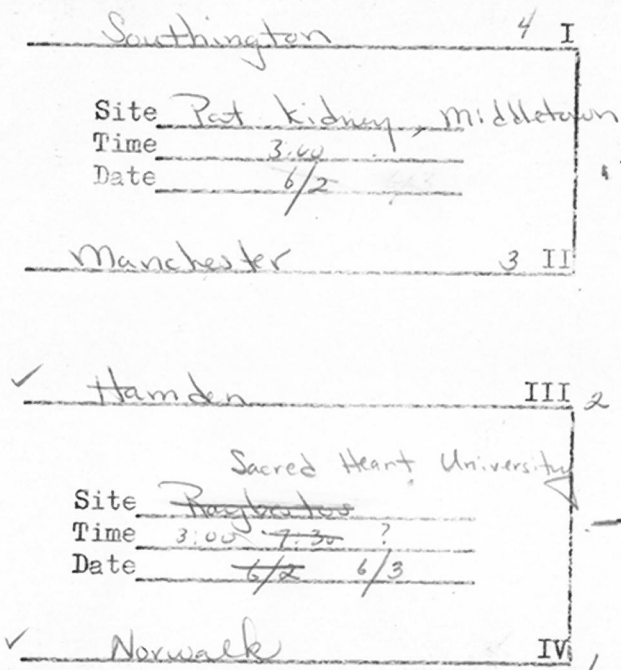

Norwalk	
---------	--

Stamford	3	7
Staples	6	11
Site	Stamford	
Time	3:00	Date 5/26

Staples	
---------	--

1981 Girls Softball Tournament

LL Regular Tournament

Semi-finals

Finals

Southington